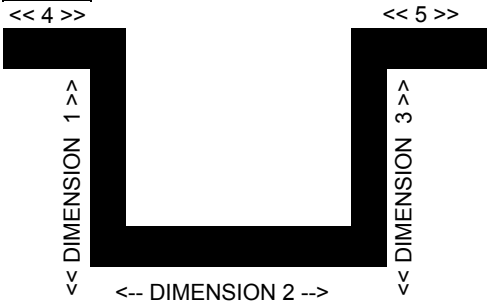

BULKHEAD QUOTATIONS

Kindly indicate type of bulkhead required, then all dimensions as indicated

L-shape Bulkhead

DIMENSION 1	mm
DIMENSION 2	mm
TOTAL RUNNING METRES	m
PRICE PER METRE *	m

* Excluding VAT and delivery

U-shape Bulkhead

DIMENSION 1	mm
DIMENSION 2	mm
DIMENSION 3	mm
TOTAL RUNNING METRES	m
PRICE PER METRE *	m

* Excluding VAT and delivery

Top Hat Bulkhead

DIMENSION 1	mm
DIMENSION 2	mm
DIMENSION 3	mm
DIMENSION 4	mm
DIMENSION 5	mm
TOTAL RUNNING METRES	m
PRICE PER METRE *	m

* Excluding VAT and delivery

2 Step Bulkhead

DIMENSION 1	mm
DIMENSION 2	mm
DIMENSION 3	mm
DIMENSION 4	mm
TOTAL RUNNING METRES	m
PRICE PER METRE *	m

* Excluding VAT and delivery

3 Step Bulkhead

DIMENSION 1	mm
DIMENSION 2	mm
DIMENSION 3	mm
DIMENSION 4	mm
DIMENSION 5	mm
DIMENSION 6	mm
TOTAL RUNNING METRES	m
PRICE PER METRE *	m